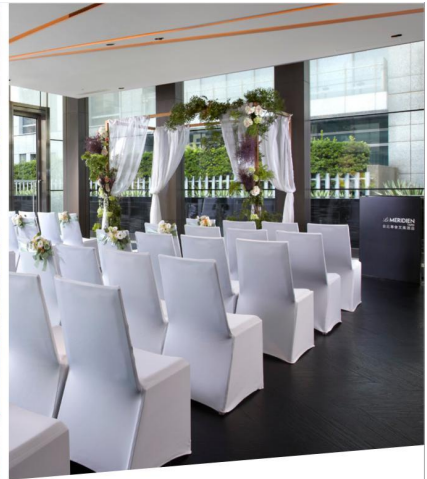

此優惠專案僅限已於台北寒舍艾美酒店訂席婚宴之新人使用

平面圖

QUUBE- AN ELEGANT URBAN OASIS

EXQUISITE INDOOR SEATING EXTENDS TO THE SPACIOUS TERRACE
BOASTING A MODERN AND SOPHISTICATED ATMOSPHERE BOTH DAY AND NIGHT.
EXPERIENCE SUPERB SERVICE AND CUISINE FROM OUR TEAM OF EXPERTS WHO ARE
DEDICATED TO THE SUCCESS OF YOUR EVENT.
A SOPHISTICATED JOURNEY OF DISCOVERY
AWAITS YOU AND YOUR GUESTS.